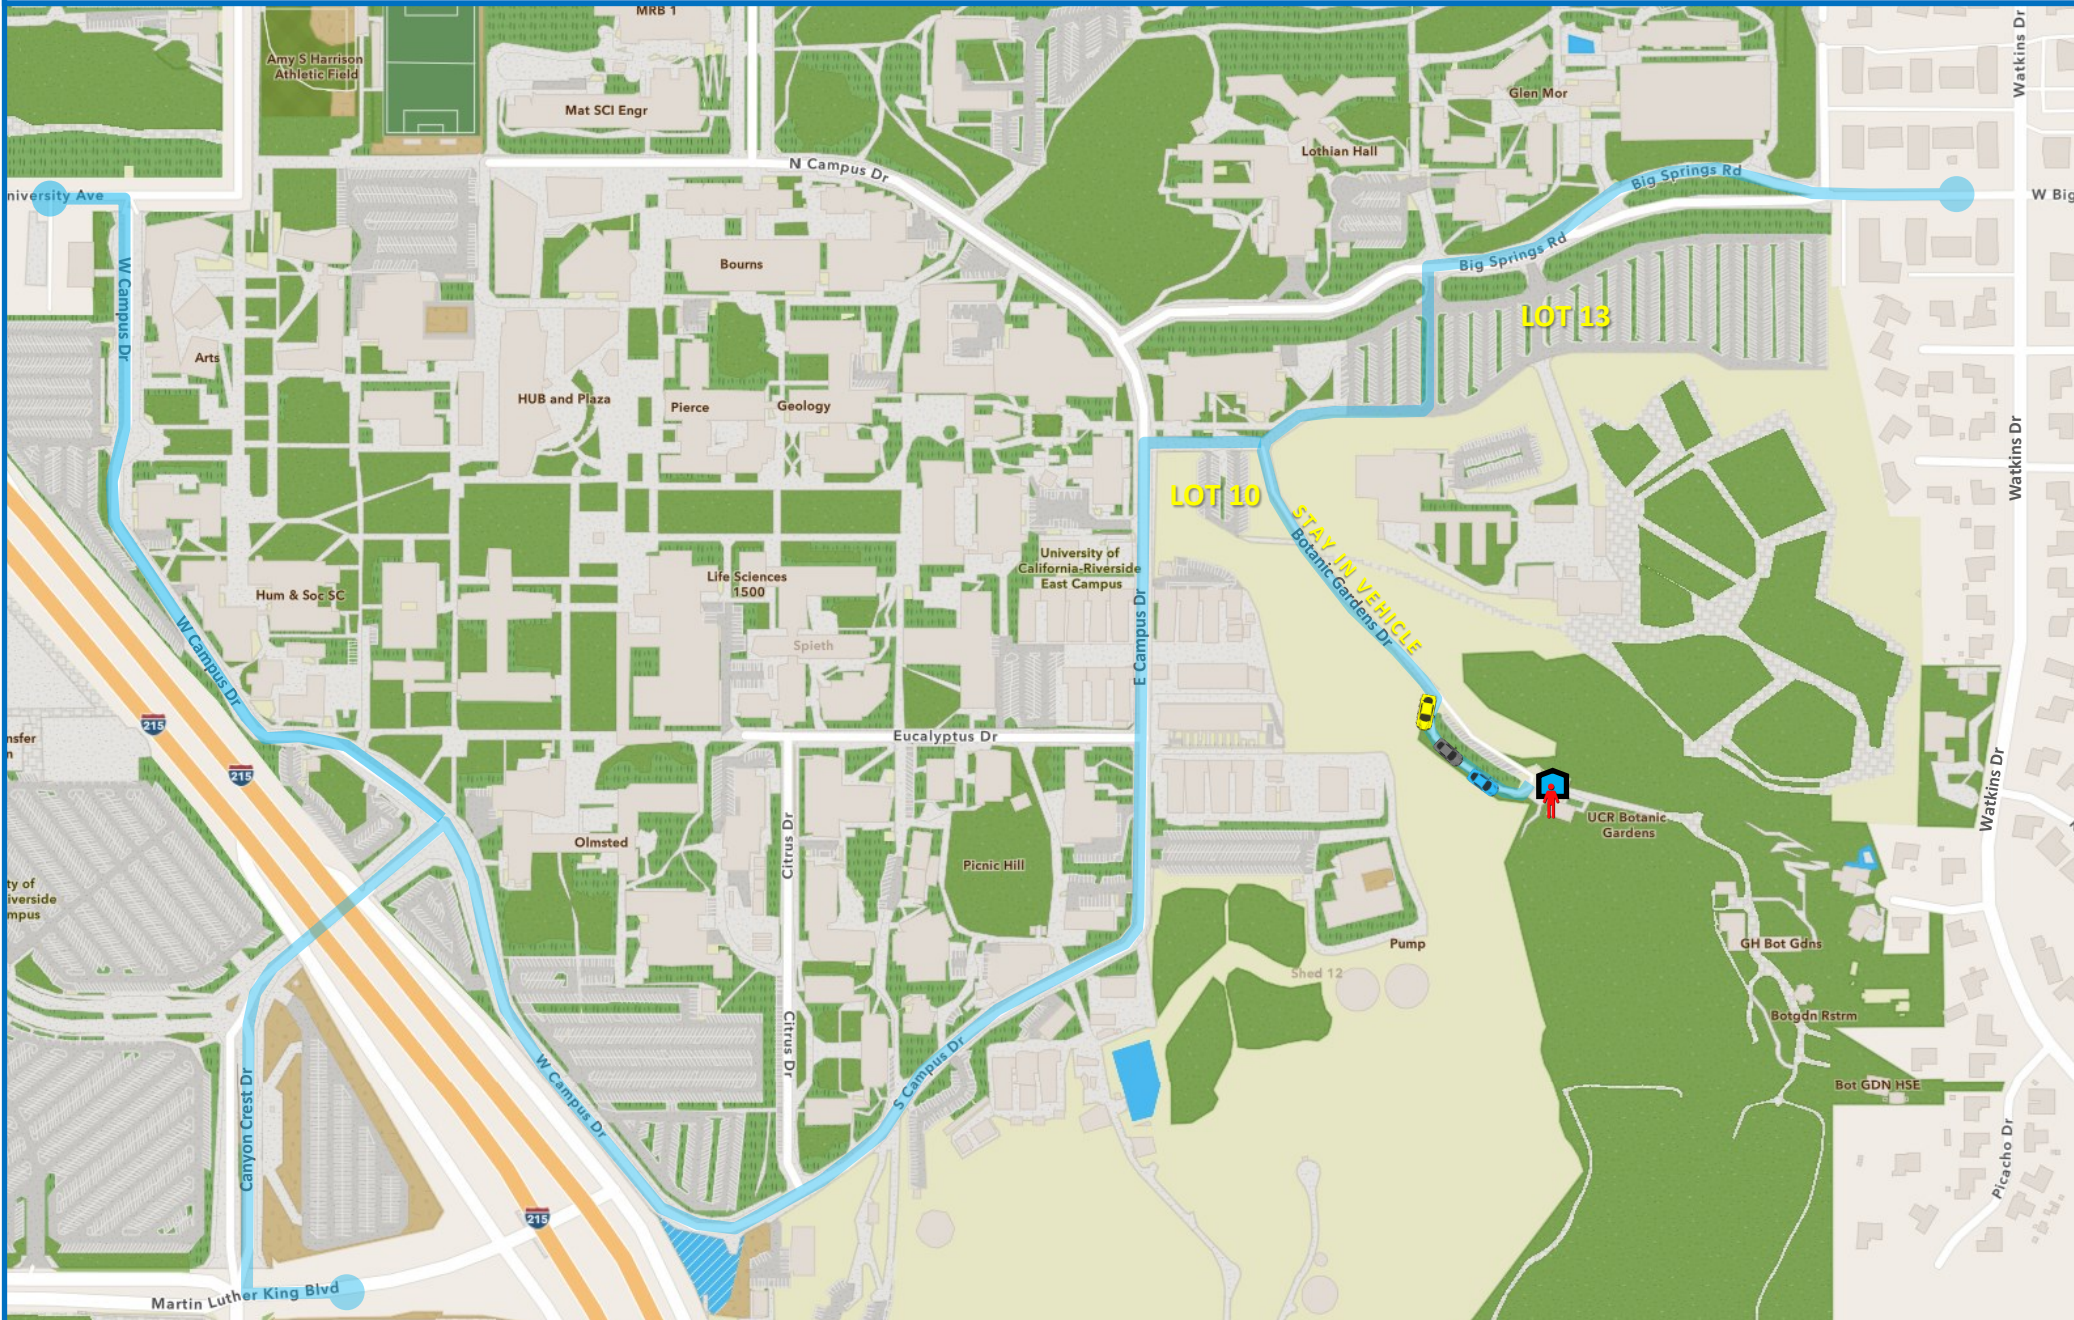

Botanic Gardens Plant Sale - Curbside Pick Up

Directions:

From Martin Luther King Blvd: Turn right on Canyon Crest Dr. Follow the road and turn right on W Campus Dr. Continue ahead and turn right on Botanic Gardens Dr. Go past Lot 10 (on the right) and turn right to continue up the hill on Botanic Gardens Dr. Keep right and watch for incoming traffic.

From Big Springs Rd: Follow the road and turn left into Lot 13. Continue ahead and turn right at the stop. Turn left to continue up the hill on Botanic Gardens Dr. Keep right and watch for incoming traffic.

From University Ave: Turn right on W Campus Dr. Follow the road passing Canyon Crest Dr. (at the intersection). Continue ahead and turn right on Botanic Gardens Dr. Go past Lot 10 (on the right) and turn right to continue up the hill on Botanic Gardens Dr. Keep right and watch for incoming traffic.