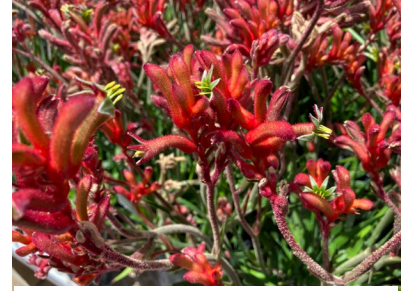

## UCRBG Summer 2022 Excess Inventory Online Member Sale

*Anigozanthos 'Joe Joe Red'*  
"kangaroo paw"

*Anigozanthos 'Joe Joe Yellow'*  
"kangaroo paw"

*Anigozanthos 'Kanga Red'*  
"kangaroo paw"

*Aster 'Nana Hern'*  
"michaelmas daisy"

Small Succulent Container

Medium Succulent Container

Large Succulent Container

*Eremophila calorhabdos*  
"red rod emu bush"

*Eremophila decipiens*  
"slender emu bush"

*Eremophila glabra 'Mingenew Gold'*  
"Mingenew gold emu bush"

*Eremophila maculata 'Aurea'*  
"spotted emu bush"

*Eremophila maculata x racemosa*  
"fairy floss"

*Pavonia missionum*  
"pavonia"

*Aristolochia fimbriata*  
"white veined hardy Dutchman's pipe"