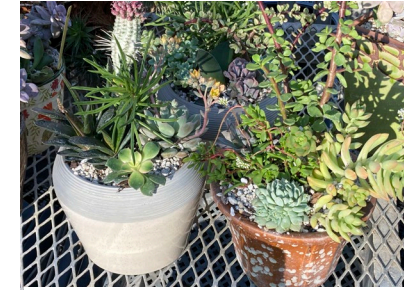

## UCRBG Summer 2022 Excess Inventory Online Member Sale

*Anigozanthos 'Joe Joe Red'*  
"kangaroo paw"

*Anigozanthos 'Joe Joe Yellow'*  
"kangaroo paw"

*Anigozanthos 'Kanga Red'*  
"kangaroo paw"

*Aster 'Nana Hern'*  
"michaelmas daisy"

Small Succulent Container

Medium Succulent Container

Large Succulent Container

*Eremophila calorhabdos*  
"red rod emu bush"

*Eremophila decipiens*  
"slender emu bush"

*Eremophila glabra 'Mingenew Gold'*  
"Mingenew gold emu bush"